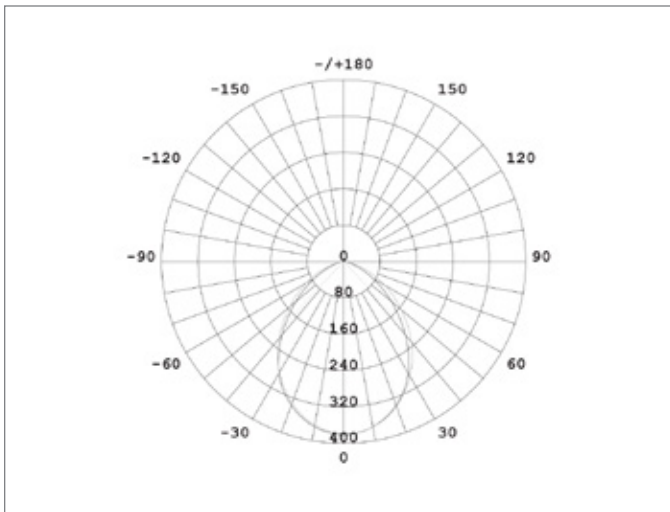

photometrics

watch > like > follow