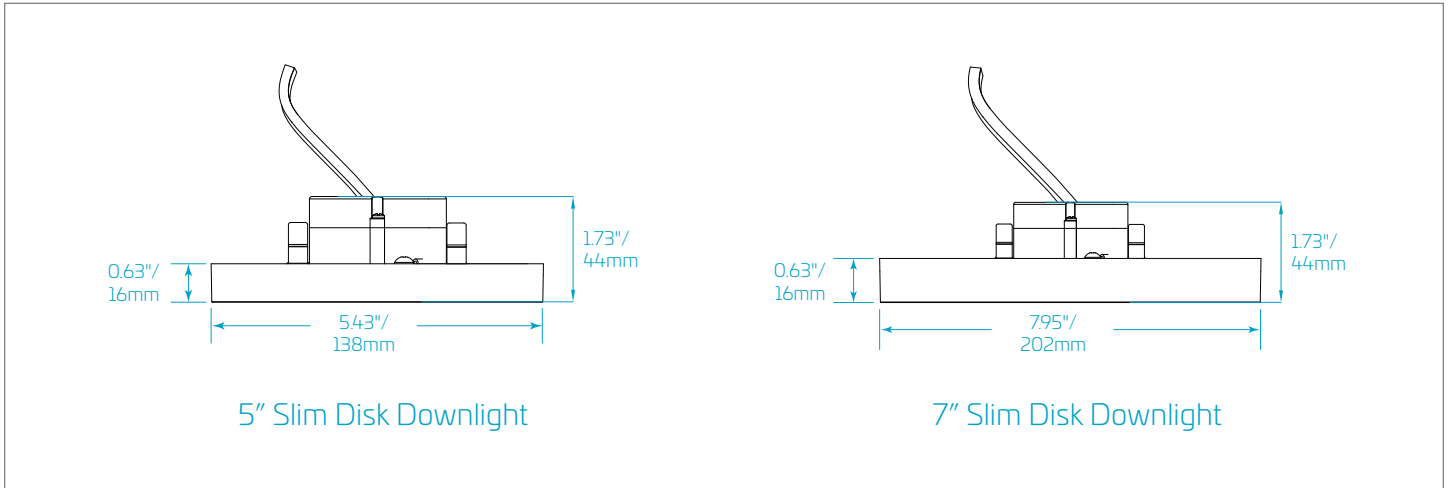

DSK : LED Slim Disk Downlight

project name	type
catalog number	
comments	voltage
approved by	date

10.5/15
watts

650/850
lumens

53
lpw

90
CRI

Features

- Easily installs into standard electrical junction box (J-Box)
- Ultra slim modern design with smooth uniform light guide lens
- Edge-lit waveguide lens for impressive visual comfort
- Surface mount - extremely low 5/8" profile
- Excellent alternative to recessed lighting when plenum space is limited
- Installs in seconds with j-box adapter plate
- Available in 5" and 7"
- 5 year warranty
- Choice of 2700K, 3000K, or 4000K

Performance

- 5": 650LM @ 10.5W
- 7": 850LM @ 15W
- 90 CRI standard
- Dimmable to 10% with compatible triac dimmers
- Damp location listed
- California Title 24 high efficacy compliance
- 50K hour lifetime

Applications

- Residential
- Retail
- Apartment complexes
- Hospitality
- Offices
- Hallways
- Corridors

Ordering Information

Order Code	Item #	Lm	W	CCT	CRI	Life/Hrs	Size	V	Replaces Incan.	ENERGY STAR v2.0
09518	DSK-11W927-DIM-G7	650	10.5W	2700K	90	50K	5"	120V	50W BR20	★
09519	DSK-11W930-DIM-G7	650	10.5W	3000K	90	50K	5"	120V	50W BR20	★
09520	DSK-11W940-DIM-G7	650	10.5W	4000K	90	50K	5"	120V	50W BR20	★
09521	DSK-15W927-DIM-G7	850	15W	2700K	90	50K	7"	120V	65W BR30	★
09522	DSK-15W930-DIM-G7	850	15W	3000K	90	50K	7"	120V	65W BR30	★
09523	DSK-15W940-DIM-G7	850	15W	4000K	90	50K	7"	120V	65W BR30	★

★ ENERGY STAR® v2.0 Approved

DSK : LED Slim Disk Downlight

Dimensions

watch > like > follow